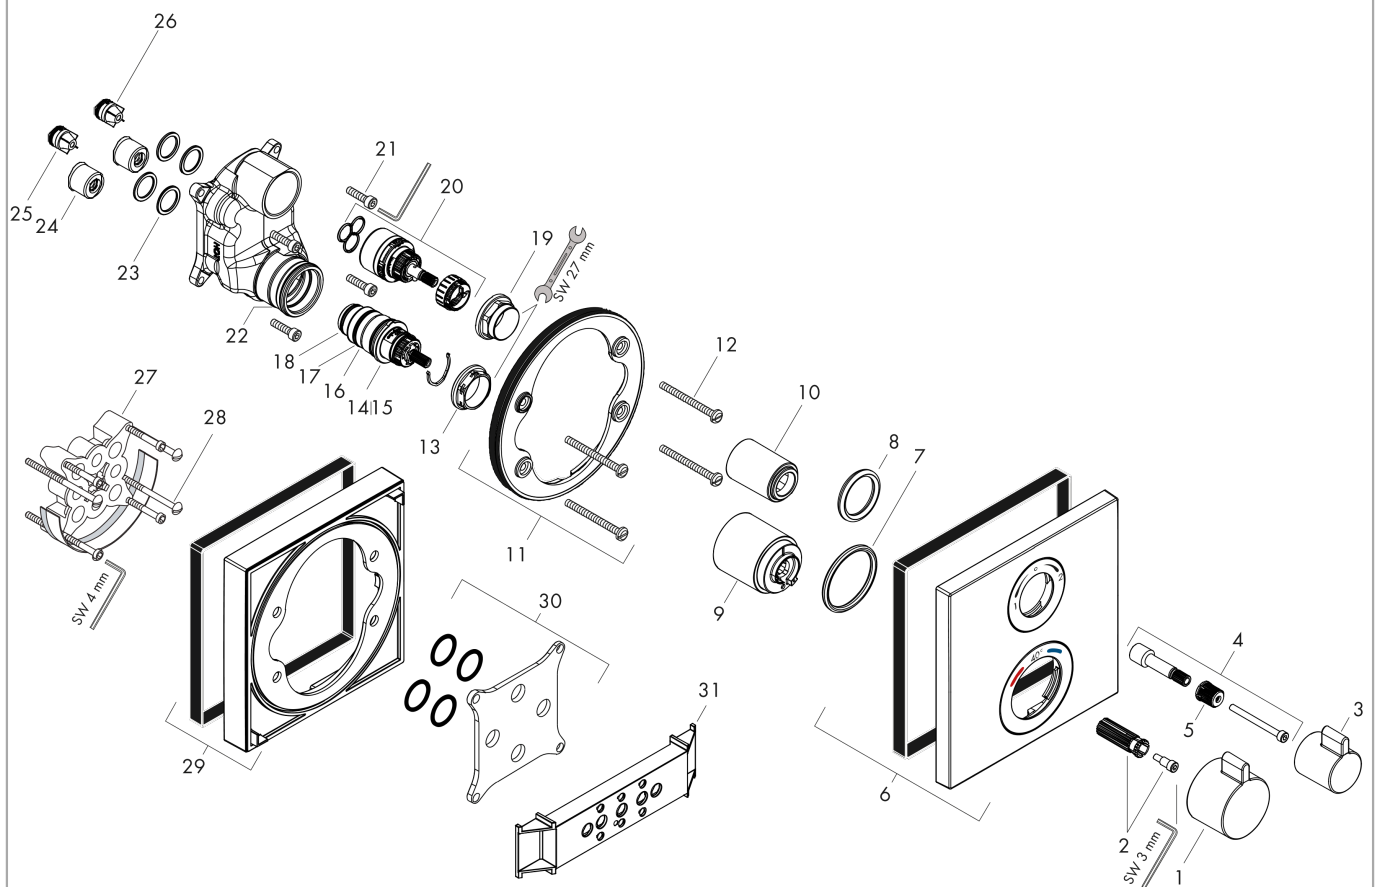

### Scale drawing

### Flowchart

**Ecostat Square**  
**Thermostat for concealed installation for 2 functions**  
 Surfaces: **Matt Black**    Article Number: **15714670**

## Exploded Drawing

Year of production: >07/19

**Ecostat Square**  
**Thermostat for concealed installation for 2 functions**  
 Surfaces: **Matt Black** Article Number: **15714670**