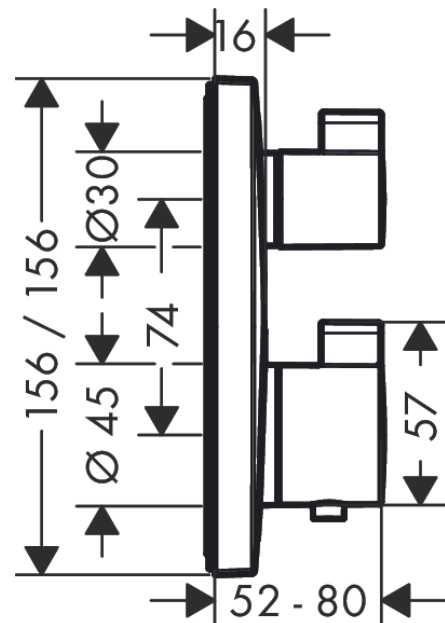

#### product features

- 2 functions
- maximum flow rate at 3 bar: 29 l/min
- flow rate upper outlet: 28 l/min
- flow rate lower outlet: 25 l/min
- thermostat cartridge, shut-off/ diverter valve
- safety lock at 40 °C
- temperature limitation adjustable
- connection type: basic set
- min. operating pressure: 1 bar
- max. operating pressure: 10 bar

### Scale drawing

## Exploded Drawing

Year of production: >07/19

**Ecostat Square**  
**Thermostat for concealed installation for 2 functions**  
 Surfaces: **Matt Black** Article Number: **15714670**